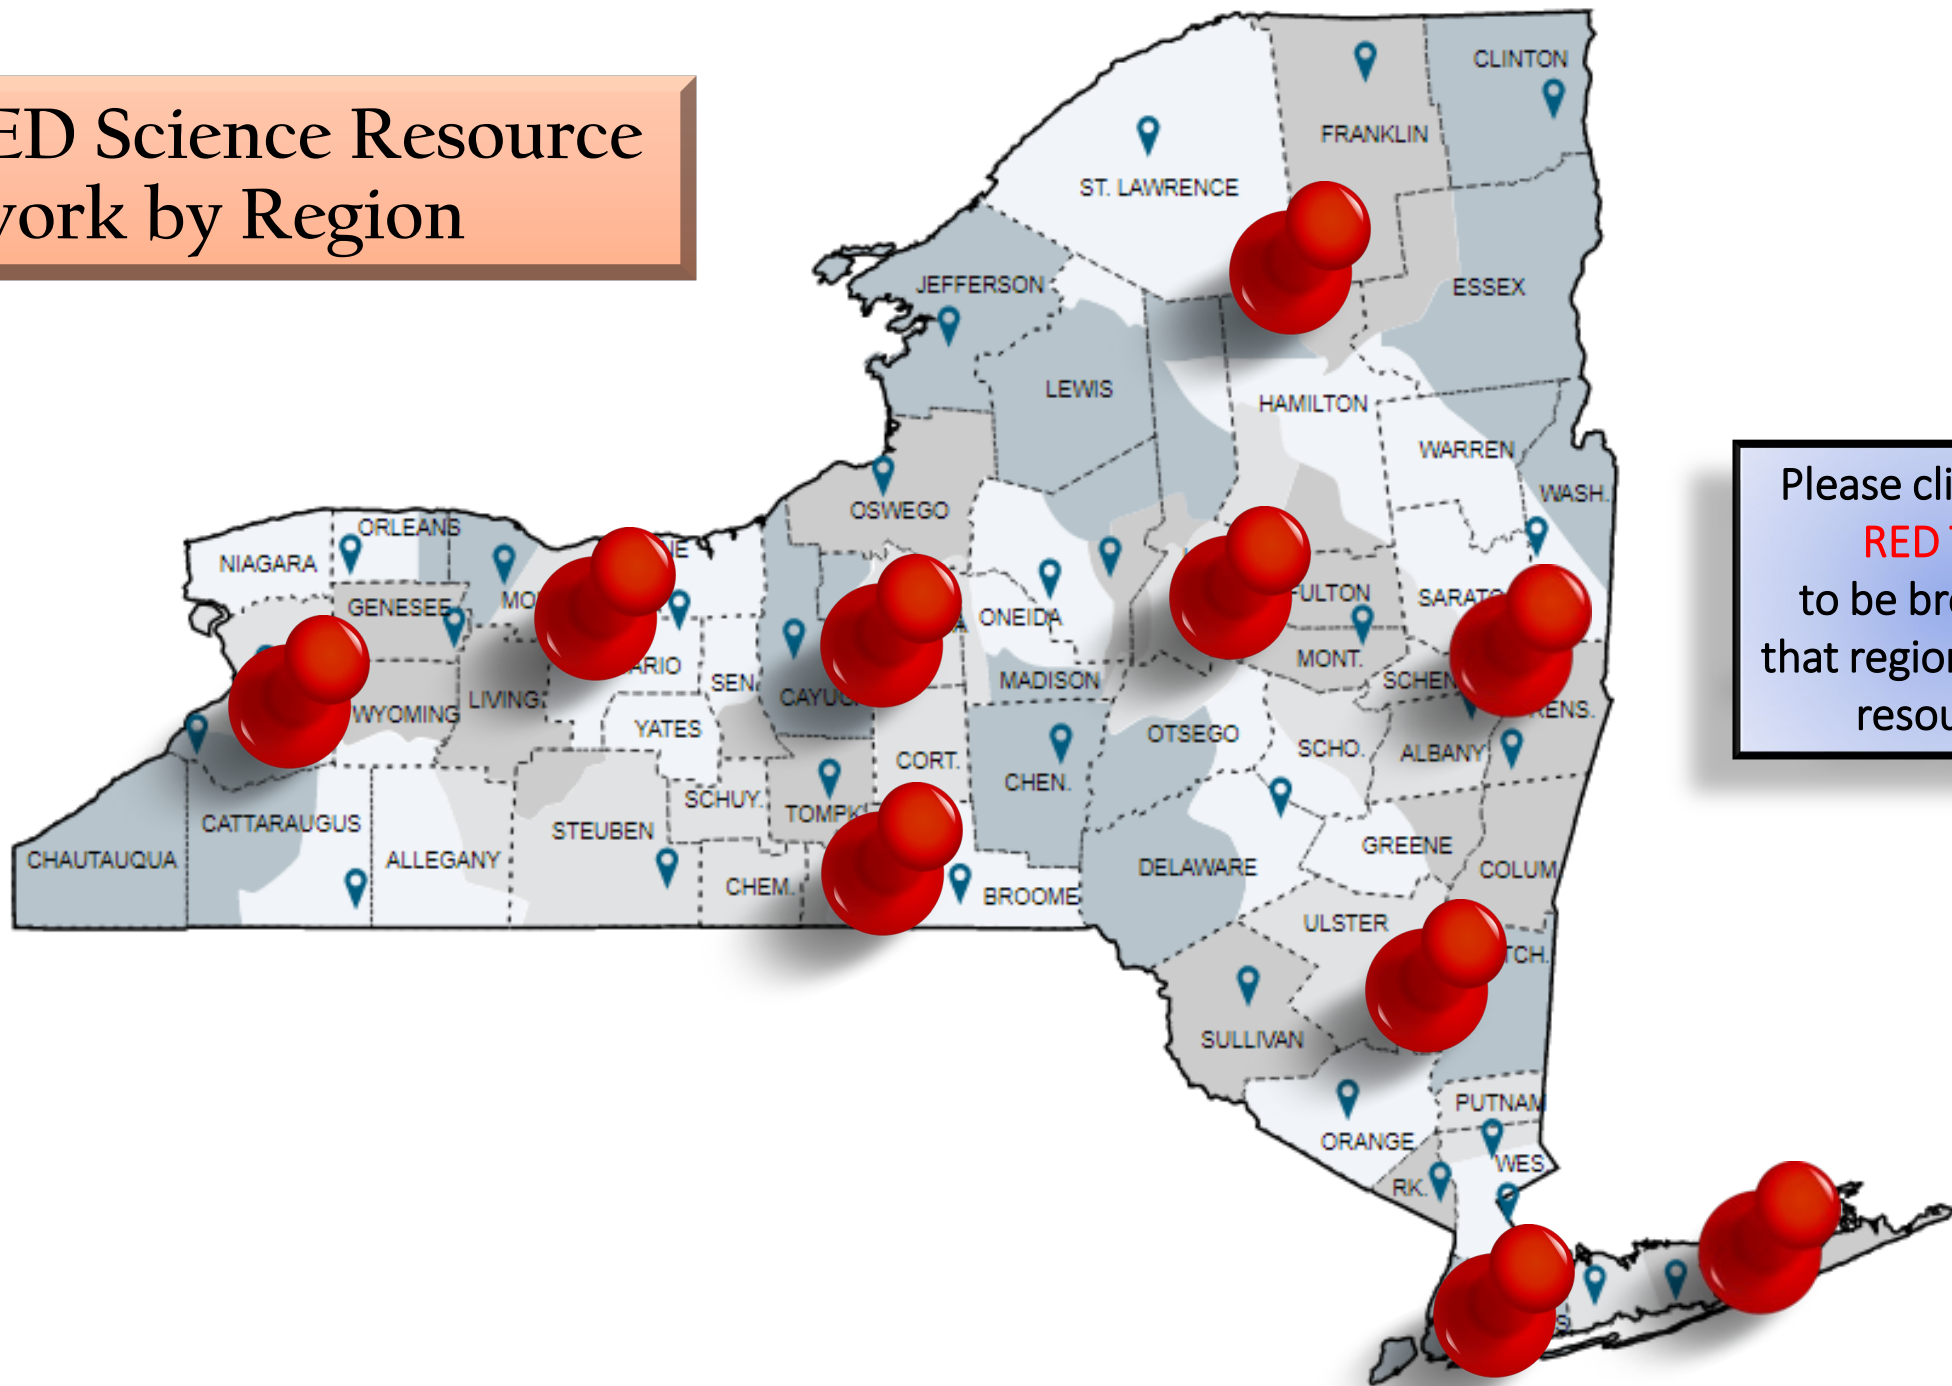

NYSED Science Resource Network by Region

Please click on the **RED TACK** to be brought to that region's science resources.